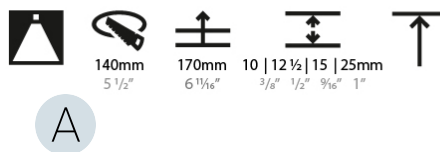

ELECTRICAL

Lamp Type: LED (Zhaga Standard)
Input Wattage (W): 13.2 / 16.5
Total Output Wattage (W): 12.1 / 14.7
Dimming: Tri-Mode (Non-Dimming and Phase Dimming (120Vac only) and 0-10V Dimming)
Driver Included: No
Driver Location: Recessed Housing
Driver Type: Constant Current - Universal
Driver Class: Class 2
Housing: See components
Input Voltage (V): 120 - 277
Constant Current (MA): 350

LED

Number of LEDs: 1
Color Temperature (°K): 2700 / 3000 / 3500 / 4000
Max. Delivered Lumen (lm): 814 / 877 / 911 / 930
Nominal Lumen (lm): 1246 / 1342 / 1396 / 1424
CRI: >90 CRI
Efficiency (%): 90.5
Lamp Life (hrs): 50000
Upon Request: RGB-W Tunable White Special Color Temperature Special LED

OPTICAL

Reflector°: 10
Optic°: Lens Pack - No Lens / Linear Spread Lens / Honeycomb / Spread Lens
Upon Request: Special Beam Angles

RATINGS AND CERTIFICATIONS

382, F 416-247-9319, www.zaneen.com

Not to be used in conjunction with other Zaneen products. This is the end of the existing Model #. For assistance on 'custom' specifications, contact zteam@zaneen.com. In a constant effort to supply the best product, we reserve the right to change specifications or materials without notice. The most recent specification sheets are found at zaneen.com

IP rating: IP20