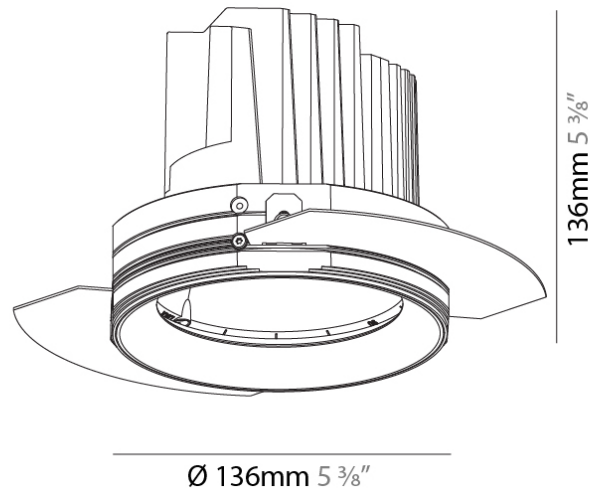

ELECTRICAL

Lamp Type: LED (Zhaga Standard)
Input Wattage (W): 13.2 / 16.5
Total Output Wattage (W): 12.1 / 14.7
Dimming: Tri-Mode (Non-Dimming and Phase Dimming (120Vac only) and 0-10V Dimming)
Driver Included: No
Driver Location: Recessed Housing
Driver Type: Constant Current - Universal
Driver Class: Class 2
Housing: See components
Input Voltage (V): 120 - 277
Constant Current (MA): 350

LED

Number of LEDs: 1
Color Temperature (°K): 2700 / 3000 / 3500 / 4000
Max. Delivered Lumen (lm): 870 / 970 / 1038 / 1060
Nominal Lumen (lm): 960 / 1070 / 1156 / 1180
CRI: >90 CRI
Efficiency (%): 90.5
Lamp Life (hrs): 50000
Upon Request: RGB-W Tunable White Special Color Temperature Special LED

OPTICAL

Reflector: 10
Beam Angle: Narrow
Adjustability: Rotational 355°; Tilt 30°
Upon Request: Special Beam Angles

RATINGS AND CERTIFICATIONS

382, F 416-247-9319, www.zaneen.com
Certified by Intertek for North American Standards. At the end of the existing Model #. For assistance on 'custom' specifications, contact zteam@zaneen.com.
In a constant effort to supply the best product, we reserve the right to change specifications or materials without notice. The most recent specification sheets are found at zaneen.com
IP rating: IP20