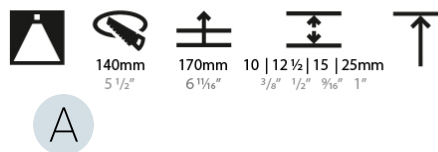

ELECTRICAL

Lamp Type: LED (Zhaga Standard)
Input Wattage (W): 28
Total Output Wattage (W): 26.4
Dimming: Tri-Mode (Non-Dimming and Phase Dimming (120Vac only) and 0-10V Dimming)
Driver Included: No
Driver Location: Recessed Housing
Driver Type: Constant Current - Universal
Driver Class: Class 2
Housing: See components
Input Voltage (V): 120 - 277
Constant Current (MA): 700

LED

Number of LEDs: 1
Color Temperature (°K): 2700 / 3000 / 3500 / 4000
Max. Delivered Lumen (lm): 2156 / 2244 / 2377 / 2425
Nominal Lumen (lm): 2909 / 3028 / 3208 / 2373
CRI: >90 CRI
Lamp Life (hrs): 50000
Upon Request: RGB-W Tunable White Special Color Temperature Special LED

OPTICAL

Reflector°: 18 / 34
Optic: Lens Pack - No Lens / Linear Spread Lens / Honeycomb / Spread Lens
Adjustability: Fixed
Upon Request: Special Beam Angles

RATINGS AND CERTIFICATIONS

382, F 416-247-9319, www.zaneen.com
Certified and tested for North American standards at the end of the existing Model #. For assistance on 'custom' specifications, contact zteam@zaneen.com.
In a constant effort to supply the best product, we reserve the right to change specifications or materials without notice. The most recent specification sheets are found at zaneen.com
IP rating: IP20